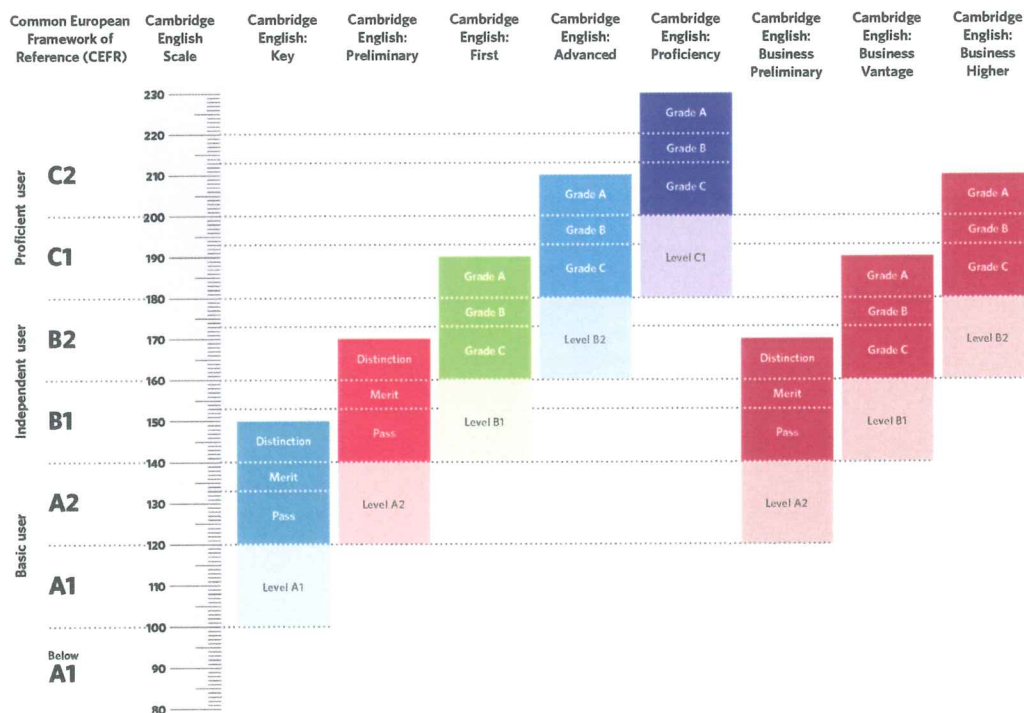

Neue Stadtschulen

Your school is an approved Preparation Centre for the Cambridge English Languages centres CH010 / CH211

As a Platinum Cambridge English Language Assessment Centre, we are proud to have you as our partner.

Director – Centre Exams Manager

Karen Kerley